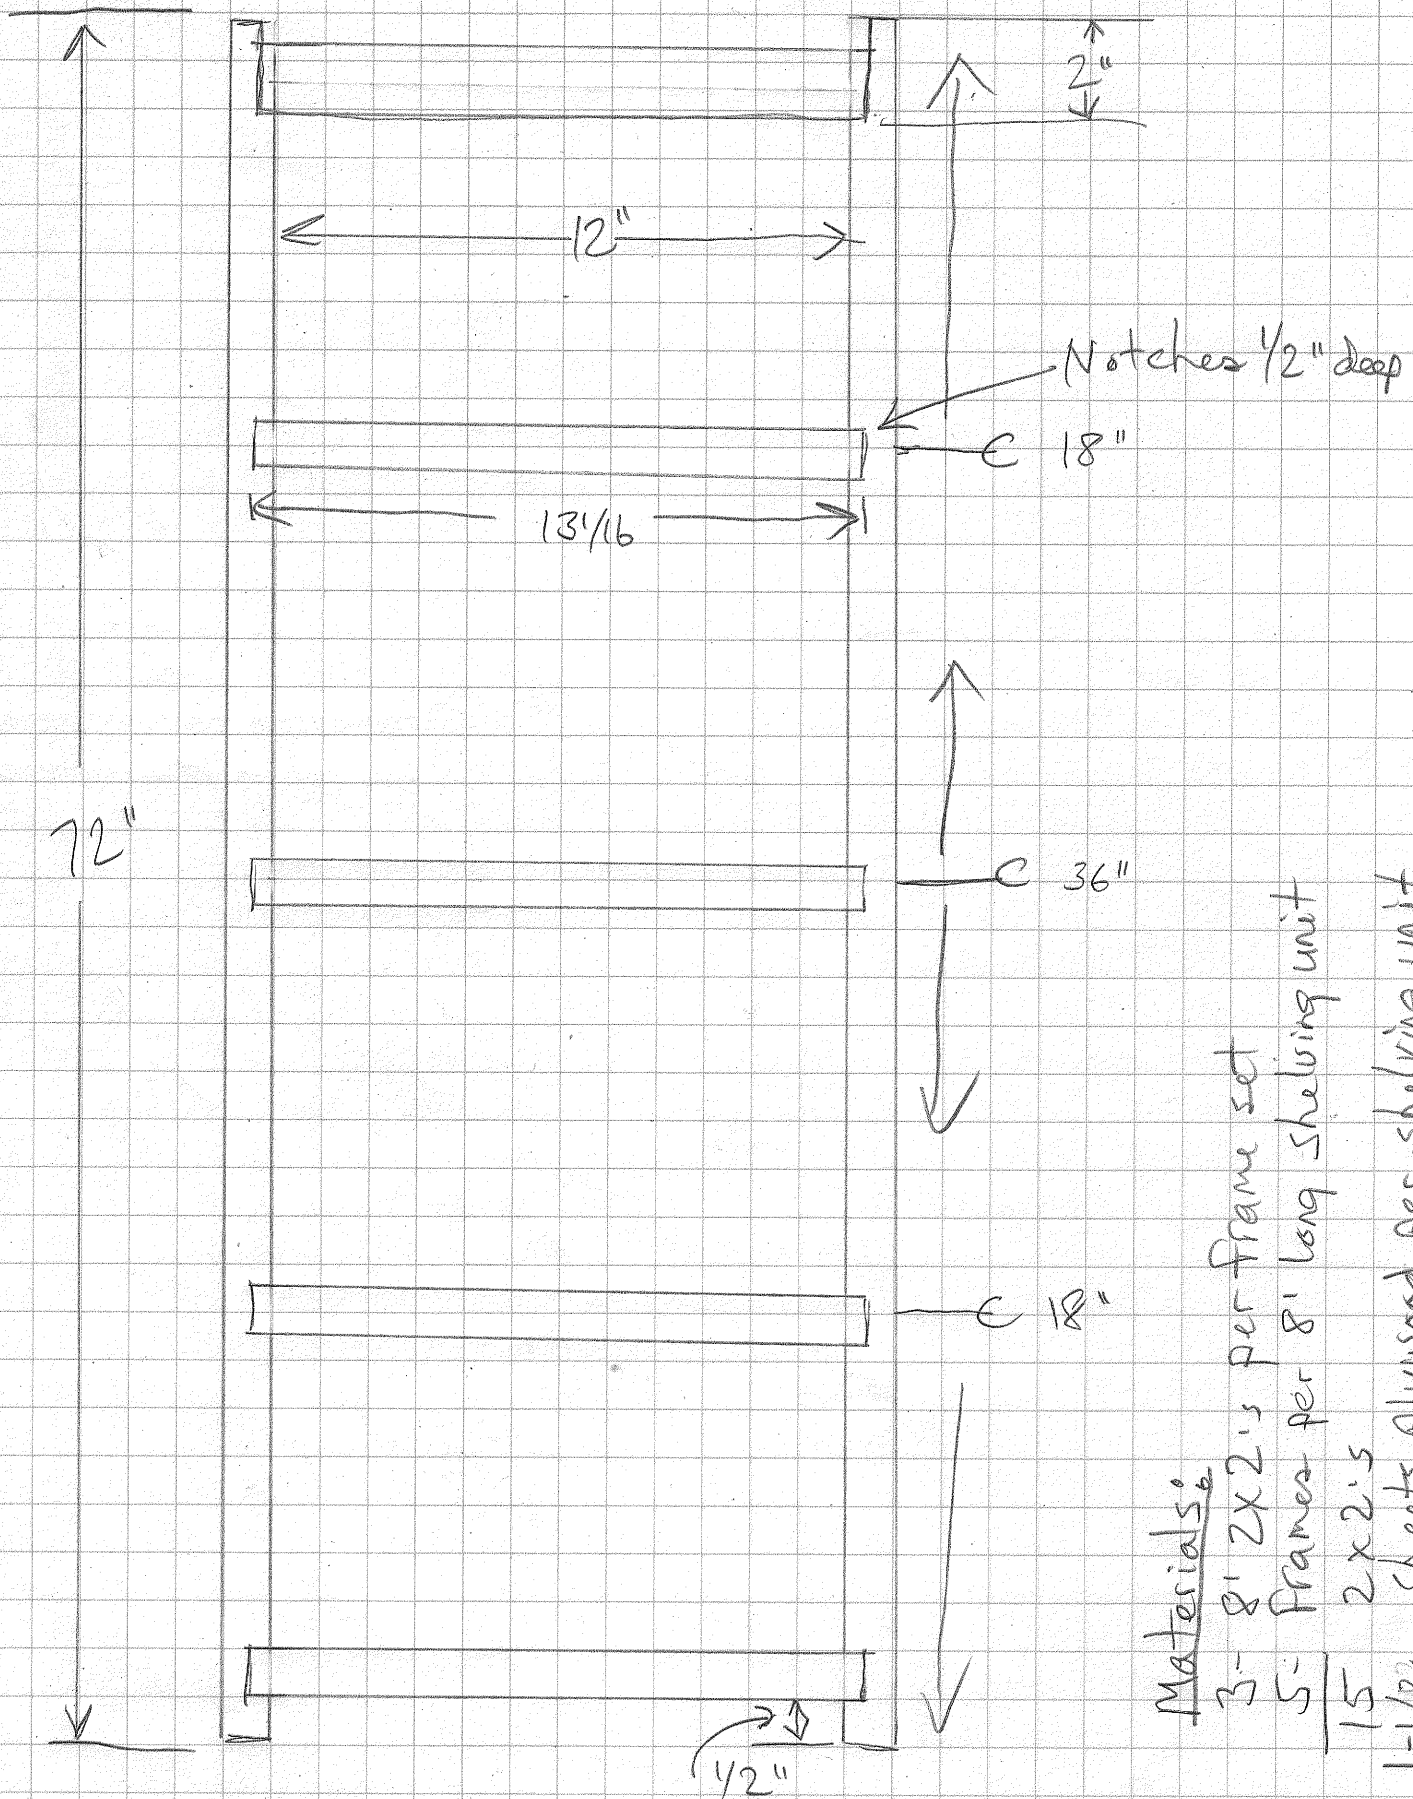

Storage Shelf Frames 2x2 Lumber

- Materials:
- 3- 8' 2x2's per frame set
  - 5- frames per 8' long shelving unit
  - 15 2x2's
  - 1-1/2 sheets Plywood per shelving unit.