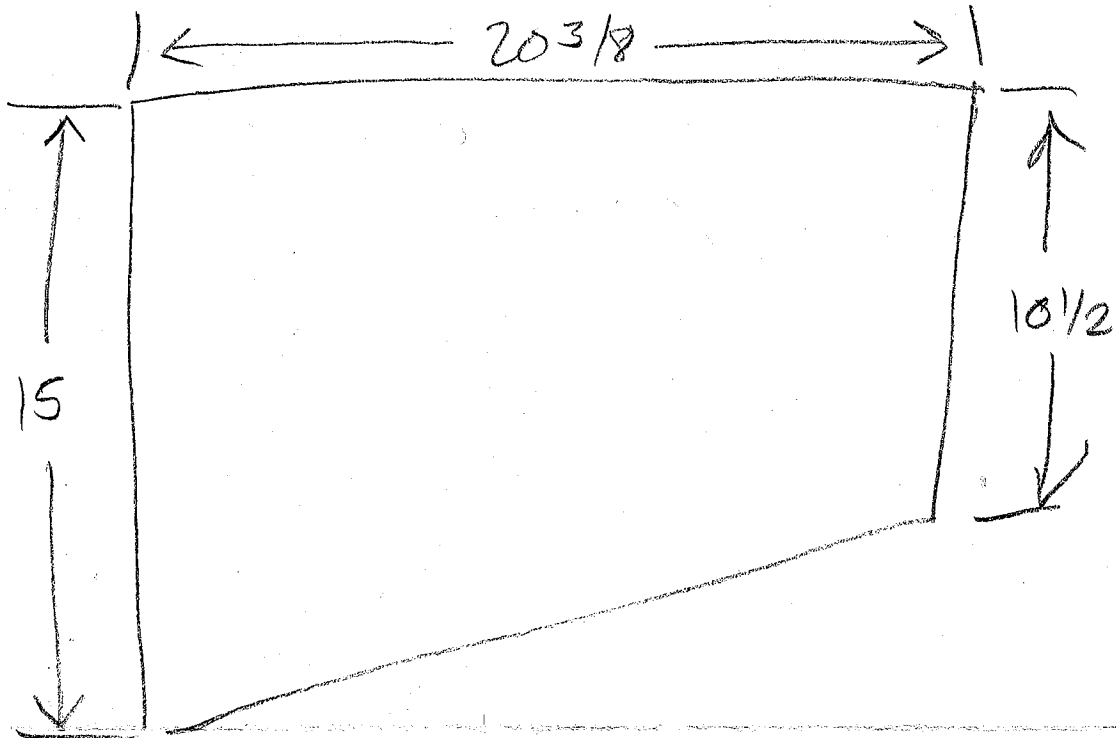

KI-1BM

Key board Tray

Replacement Tray

Slides $\frac{9}{32}$ " thick. 7.23mm