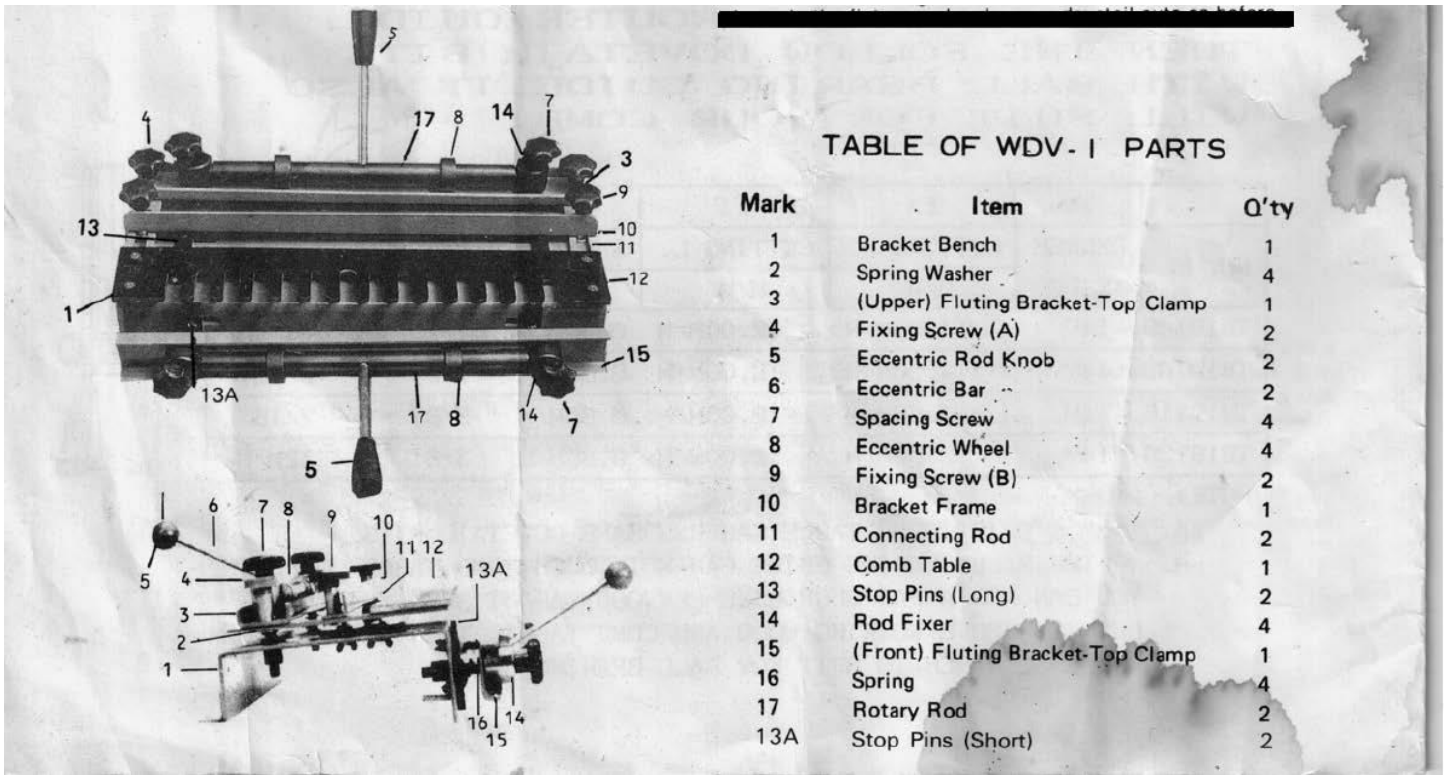

Dovetail Jig Refurbish Project

Parts Illustration

Overall Upper Image Disassembled

Upper Part of Image

Lower part of Image

Copyright © 2021 by Gary W Lundgren

Gary Lundgren Crafts

Southwestern PA