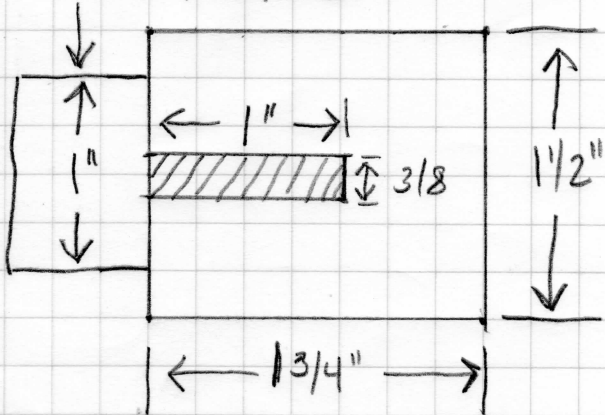

# Wine Bottle Stopper Design Grids

chuck Mandrel

$$\square = 1/4''$$

chuck Mandrel

chuck Mandrel