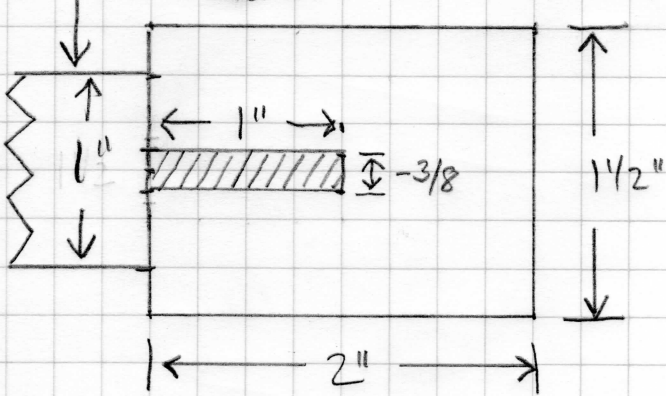

# Wine Bottle Stopper Design Grids

chuck Mandrel

$$\square = 1/4''$$

chuck Mandrel

chuck Mandrel