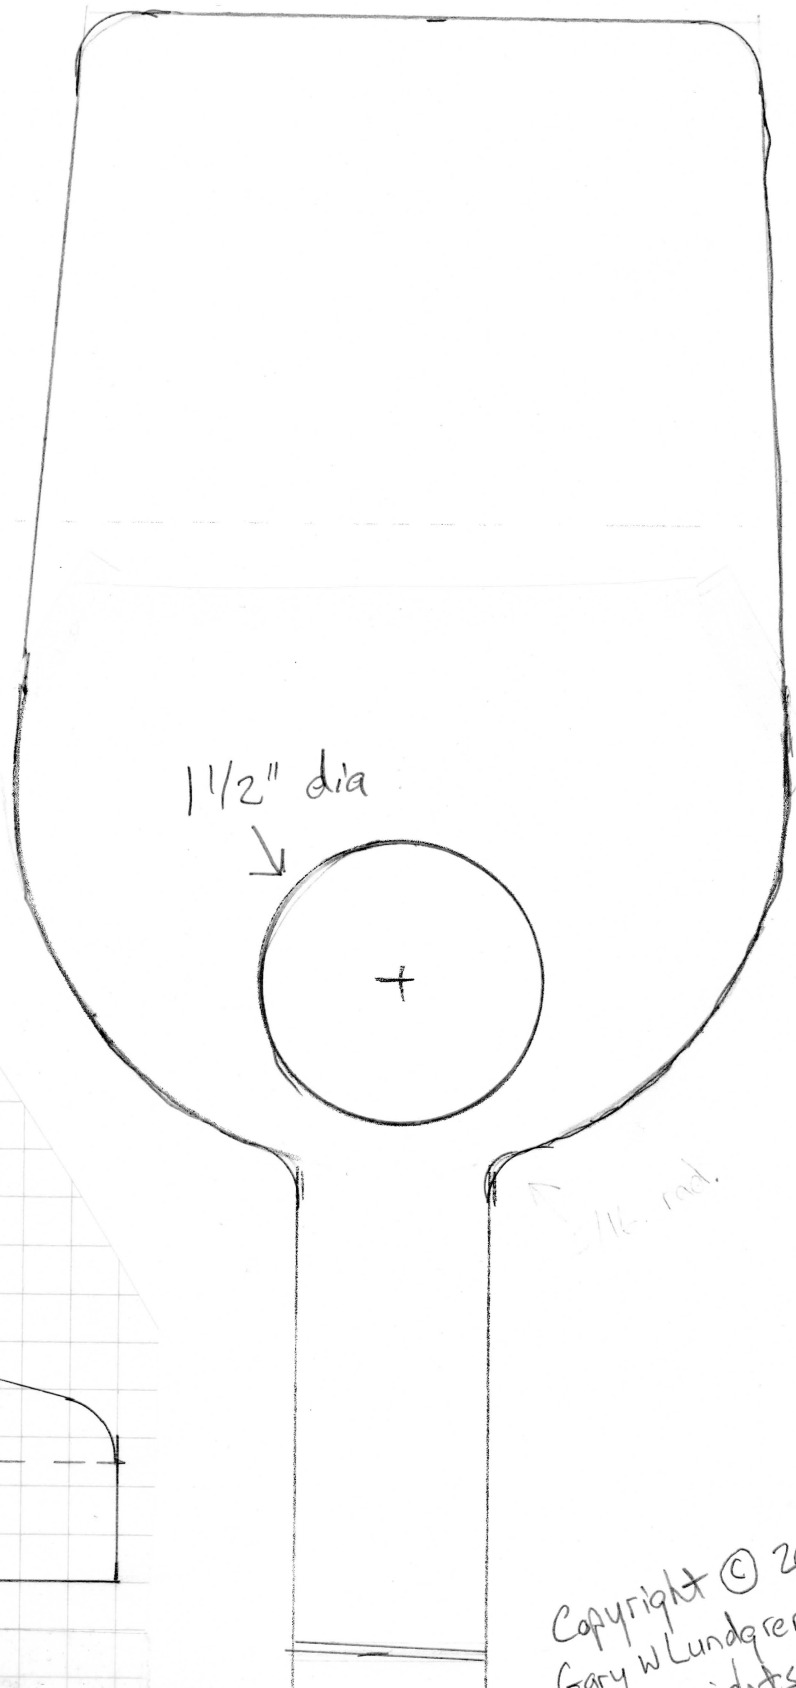

Wine Glass Shaped Bottle Balancer

- Overall length 12"
- Hole 1 1/2" and 7" from bottom of stand.

Copyright © 2016
Gary W Lundgren, all
rights reserved