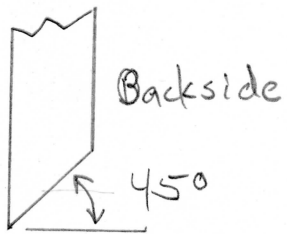

Wine Glass Shaped Bottle Balancer

- Overall length 12"
- Hole 1 1/2" and 7" from bottom of stand.

Copyright © 2016
Gary W Lundgren, all
rights reserved